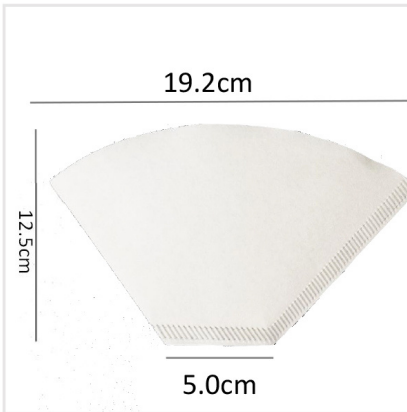

Coffee Filter Paper

Food grade, multiple specifications, and customized

50g coffee paper filter V01/02 Natural and white color

V01 size for 1-2 cups

V02 size for 1-4 cups

53g coffee paper filter V01/02 Natural and white color

V01 size for 1-2 cups

V02 size for 1-4 cups

Packing

40/50/100pcs/bag (OPP bag)
Provide OEM service (Need AI file for design)
OPP bag: MOQ 20000PCS
Box:2000pcs

50g Sector shape 101/102/104 Natural and white color

101#

102#

104#

53g Sector shape 101/102/104 Natural and white color

Packing

40/50/100pcs/bag (OPP bag)

Provide OEM service (Need AI file for design)

OPP bag: MOQ 20000PCS

Box:2000pcs

50g Wave coffee filters Natural and white color

Size : 15.5×4.5 cm 50pcs/bag
 18.5×5.0 cm 50pcs/bag
 20.0×8.0 cm 100pcs/bag

53g Wave coffee filters Natural and white color

28g Wave coffee filters Natural and white color