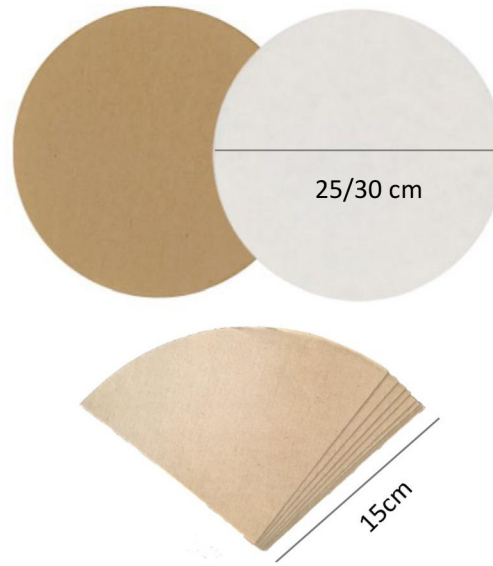

Coffee Filter Paper

Food grade, multiple specifications, and customized

50g coffee paper filter V01/02 Natural and white color

V01 size for 1-2 cups

V02 size for 1-4 cups

53g coffee paper filter V01/02 Natural and white color

Box:2000pcs

50g Wave coffee filters Natural and white color

Size : 15.5×4.5 cm 50pcs/bag
 18.5×5.0 cm 50pcs/bag
 20.0×8.0 cm 100pcs/bag

53g Wave coffee filters Natural and white color

28g Wave coffee filters Natural and white color

Size : 20.0×8.0 cm 100pcs/bag
 200pcs/bag
 25.0×11.0 cm 500pcs/bag

Other size will on shelf in future

50/53g Disk round shape Natural and white color

Packing: 100/200/300pcs/bag

50/53g Pre-folded coffee filter

Square shape

Round shape

Packing: 40pcs/bag 100pcs/bag

Half-moon

Hanging ear coffee filter bag 27E 30T 35J

Size:7.4×9.0 cm

Packing:50pcs/bag

Material:PET imported from Japan