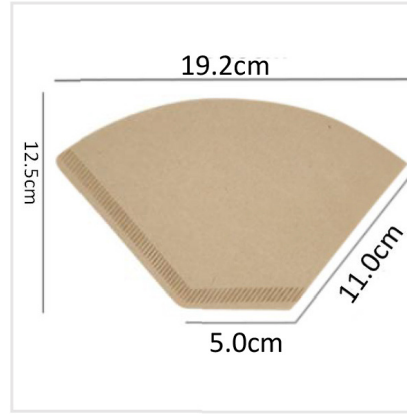

50g Sector shape 101/102/104 Natural and white color

104#

53g Sector shape 101/102/104 Natural and white color

Packing

40/50/100pcs/bag (OPP bag)

Provide OEM service (Need AI file for design)

OPP bag: MOQ 20000PCS

Box:2000pcs