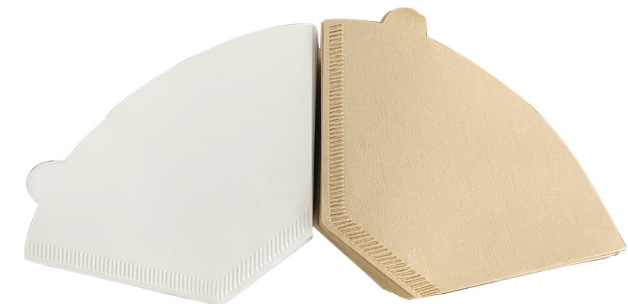

Coffee Filter Paper

Food grade, multiple specifications, and customized

50g coffee paper filter V01/02 Natural and white color

V01 size for 1-2 cups

V02 size for 1-4 cups

53g coffee paper filter V01/02 Natural and white color

V01 size for 1-2 cups

V02 size for 1-4 cups

Packing

40/50/100pcs/bag (OPP bag)
Provide OEM service (Need AI file for design)
OPP bag: MOQ 20000PCS
Box:2000pcs

50g Sector shape 101/102/104 Natural and white color

101#

102#

104#

53g Sector shape 101/102/104 Natural and white color

Packing

40/50/100pcs/bag (OPP bag)

Provide OEM service (Need AI file for design)

OPP bag: MOQ 20000PCS

Box:2000pcs

50g Wave coffee filters Natural and white color

Size : 15.5×4.5 cm 50pcs/bag
 18.5×5.0 cm 50pcs/bag
 20.0×8.0 cm 100pcs/bag

53g Wave coffee filters Natural and white color

28g Wave coffee filters Natural and white color